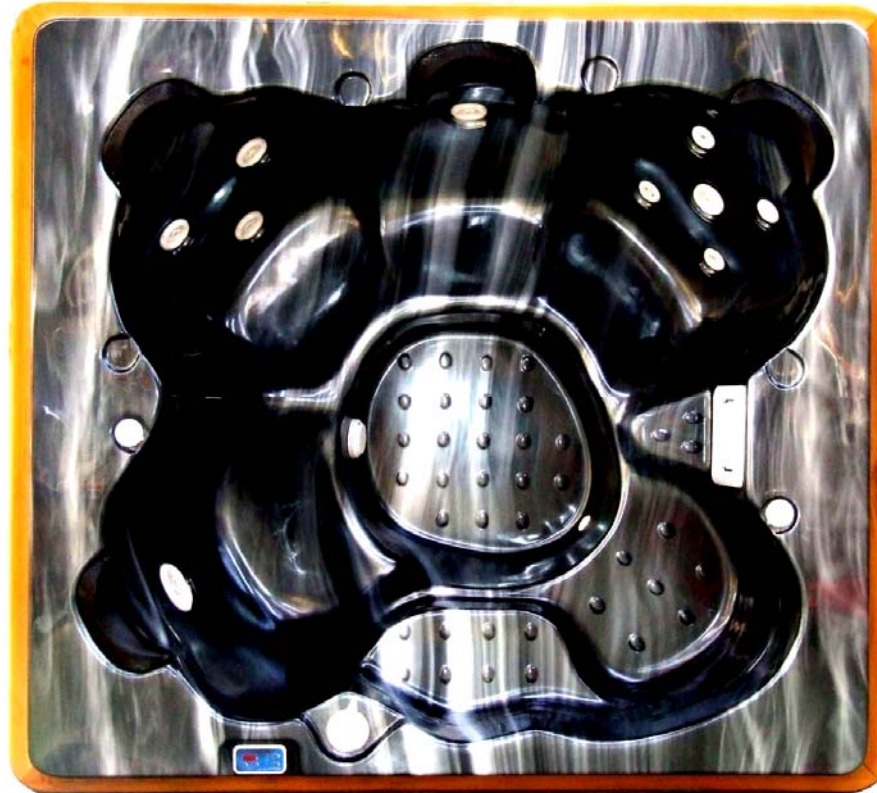

We also demanded great value, great looks and great features.

The only thing difficult is choosing which of our great spas best suits your needs.

After that, everything else is easy...

model compact eco BEST CASH PRICE \$4295*

specifications for spa pool

4.5 person spa

1985x1775x760mm

700 liters

10 jets

1 x 1.5hp single speed ECO pump

plus 1kw eco-heater

(water jacket design uses waste pump heat to generate up to 2.4kw of combined heat output)

digital touch pad control

lockable hard cover

(AVAILABLE IN SUMMER BLUE)

Colour upgrade \$150

10 amp operation (standard 3 pin plug)

Layout: 4 seats, 1 child seat

- Price based upon prepayment in full. Credit cards not accepted
- Pic shown in optional opal colour