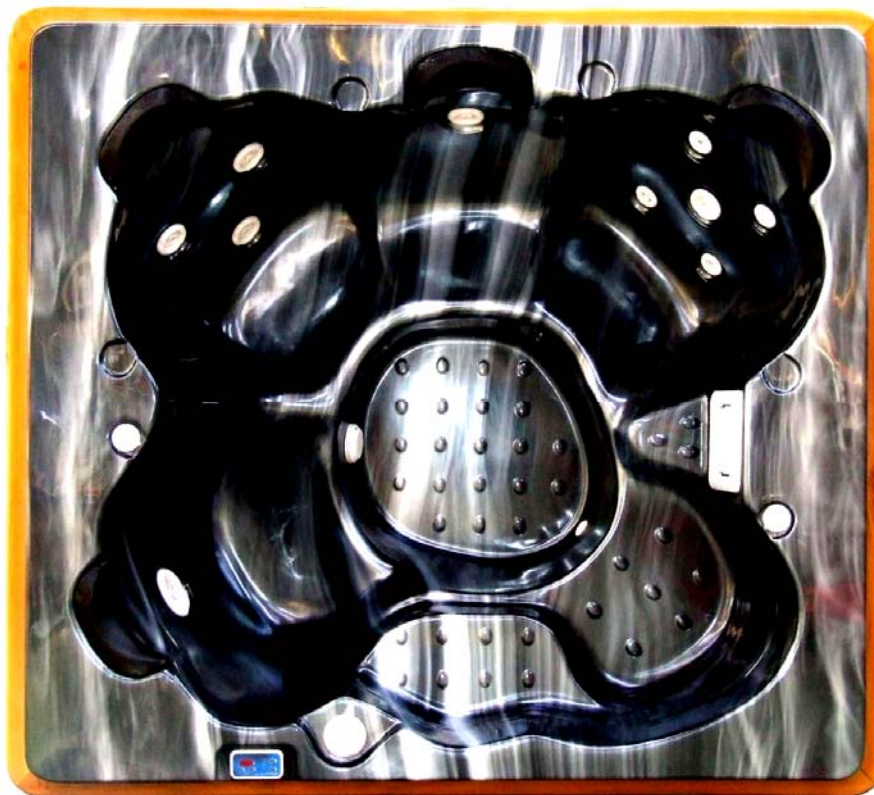

The only thing difficult is choosing which of our great spas best suits your needs.

After that, everything else is easy...

model compact eco BEST CASH PRICE \$4295*

specifications for spa pool

4.5 person spa
1985x1775x760mm
700 liters
10 jets
1 x 1.5hp single speed ECO pump
plus 1kw eco-heater
(water jacket design uses waste pump heat to generate up to 2.4kw of combined heat output)
digital touch pad control
lockable hard cover
(AVAILABLE IN SUMMER BLUE)
Colour upgrade \$150
10 amp operation (standard 3 pin plug)